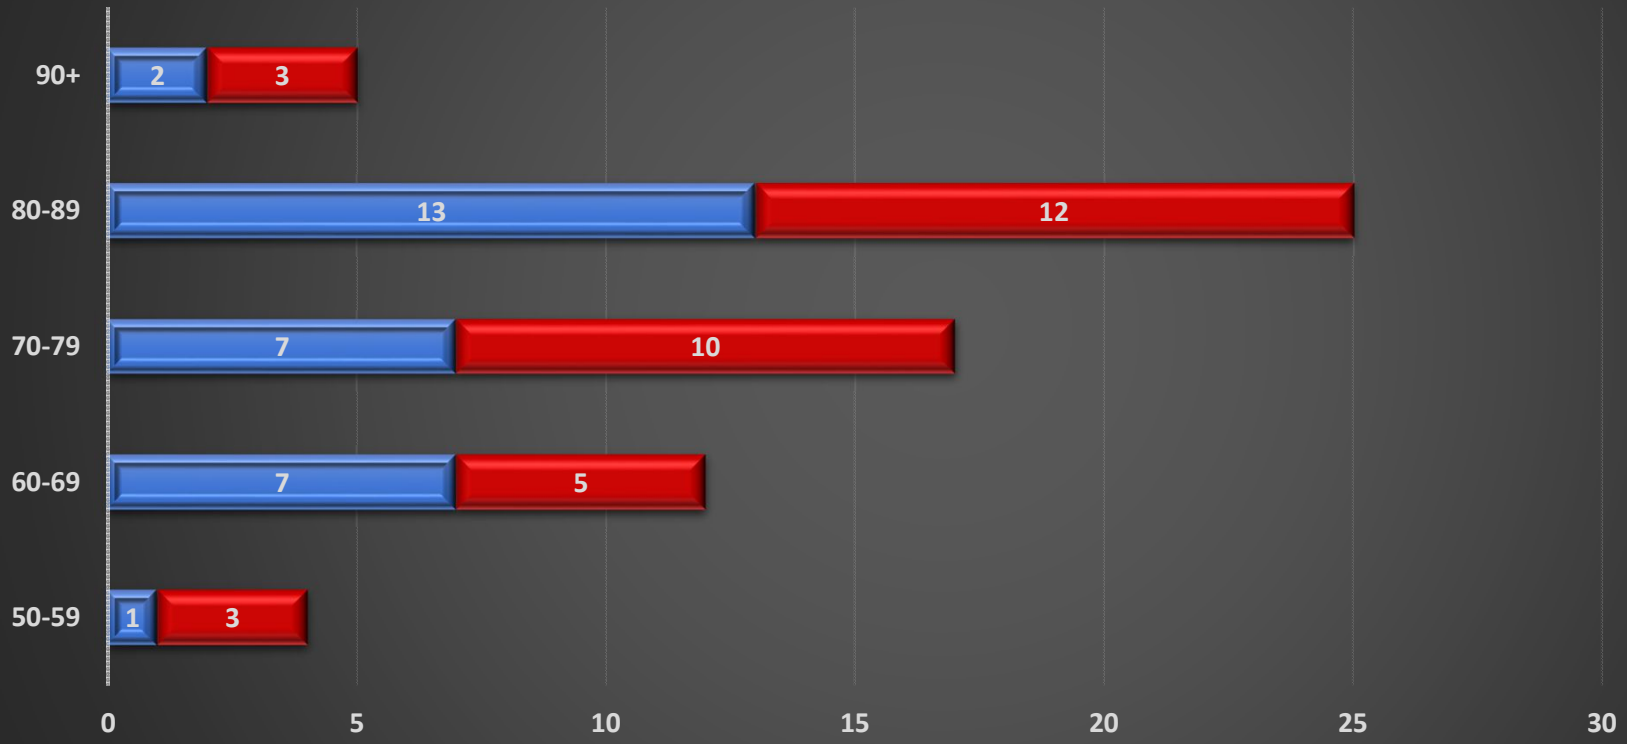

Lubbock COVID-19 Deaths by Sex and Age

Female Male Confirmed Cases as of 7/14/2020