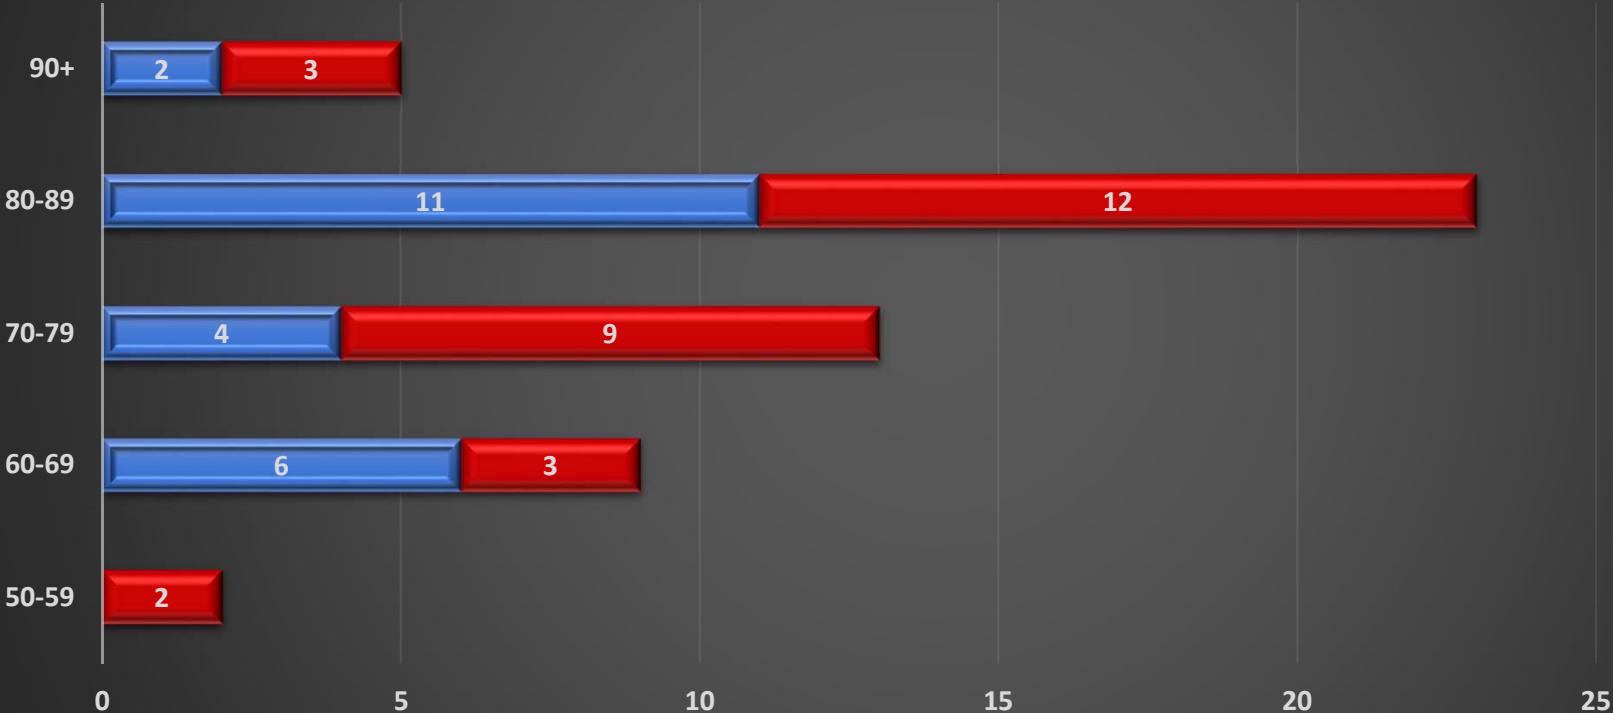

# Lubbock COVID-19 Deaths by Sex and Age

Female Male

Confirmed Cases as of 7/02/2020