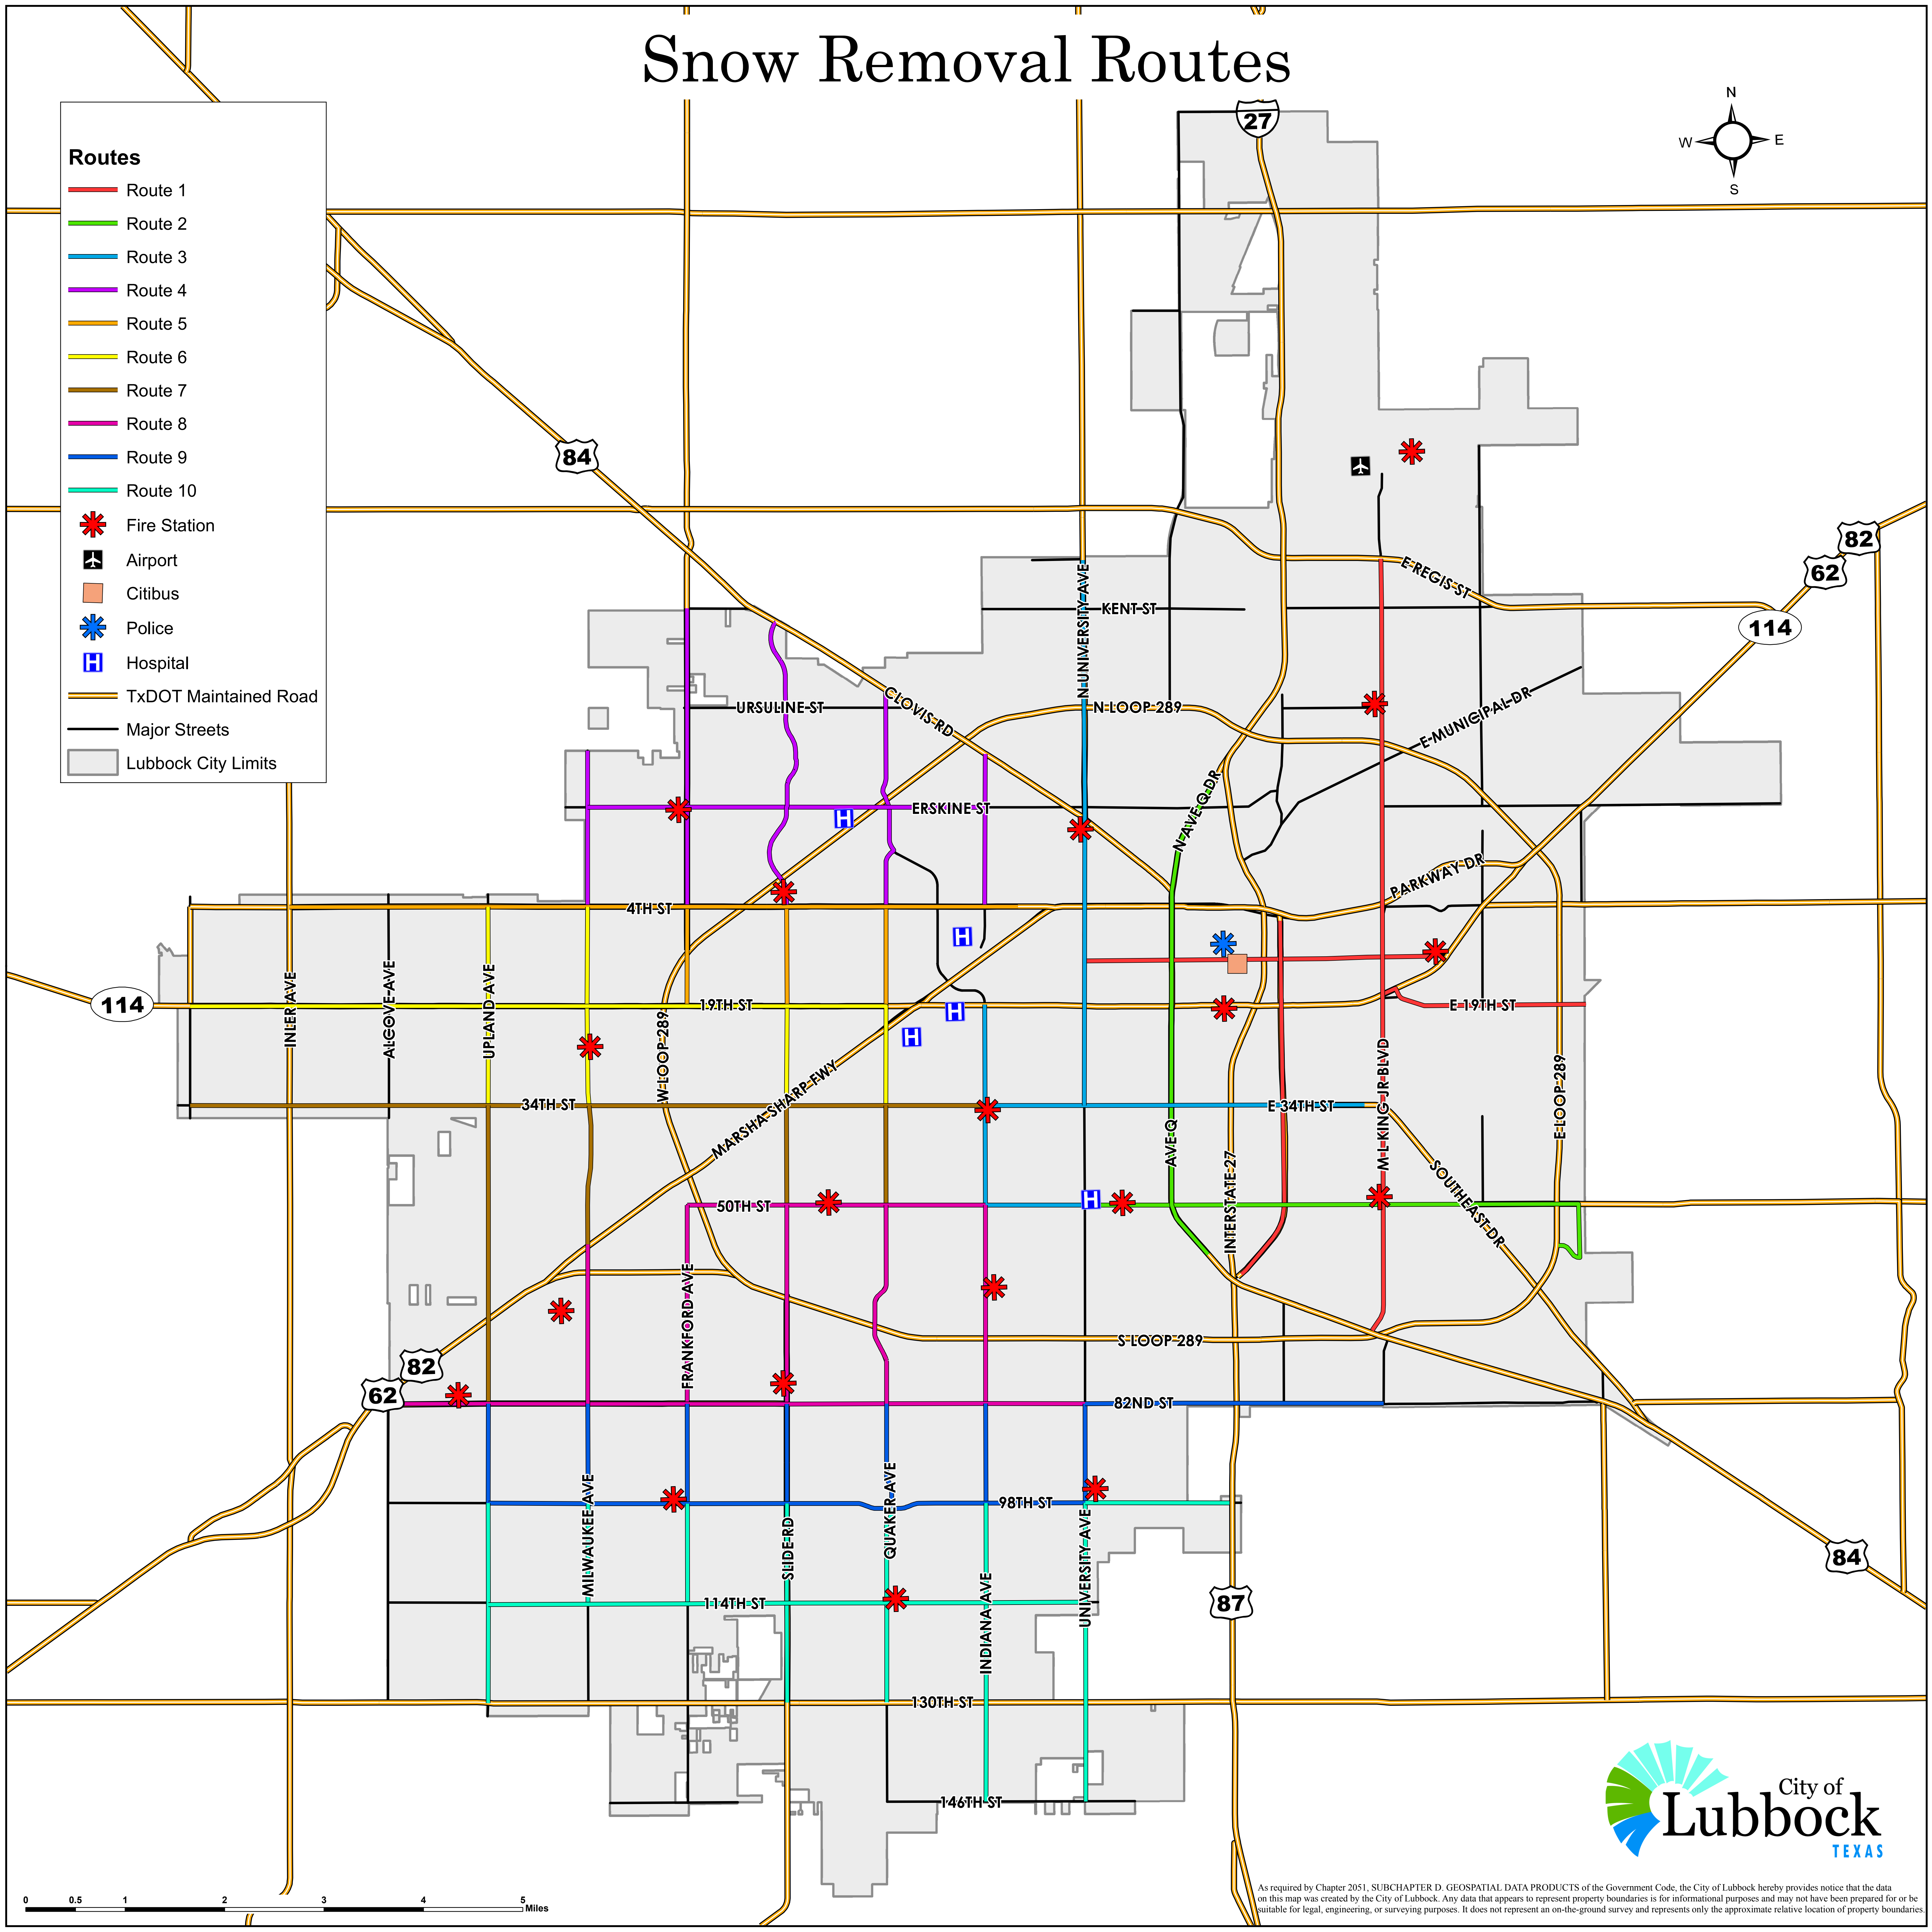

Snow Removal Routes

Routes

- Route 1
- Route 2
- Route 3
- Route 4
- Route 5
- Route 6
- Route 7
- Route 8
- Route 9
- Route 10

- ✱ Fire Station
- Airport
- Citibus
- ✱ Police
- Hospital
- TxDOT Maintained Road
- Major Streets
- Lubbock City Limits