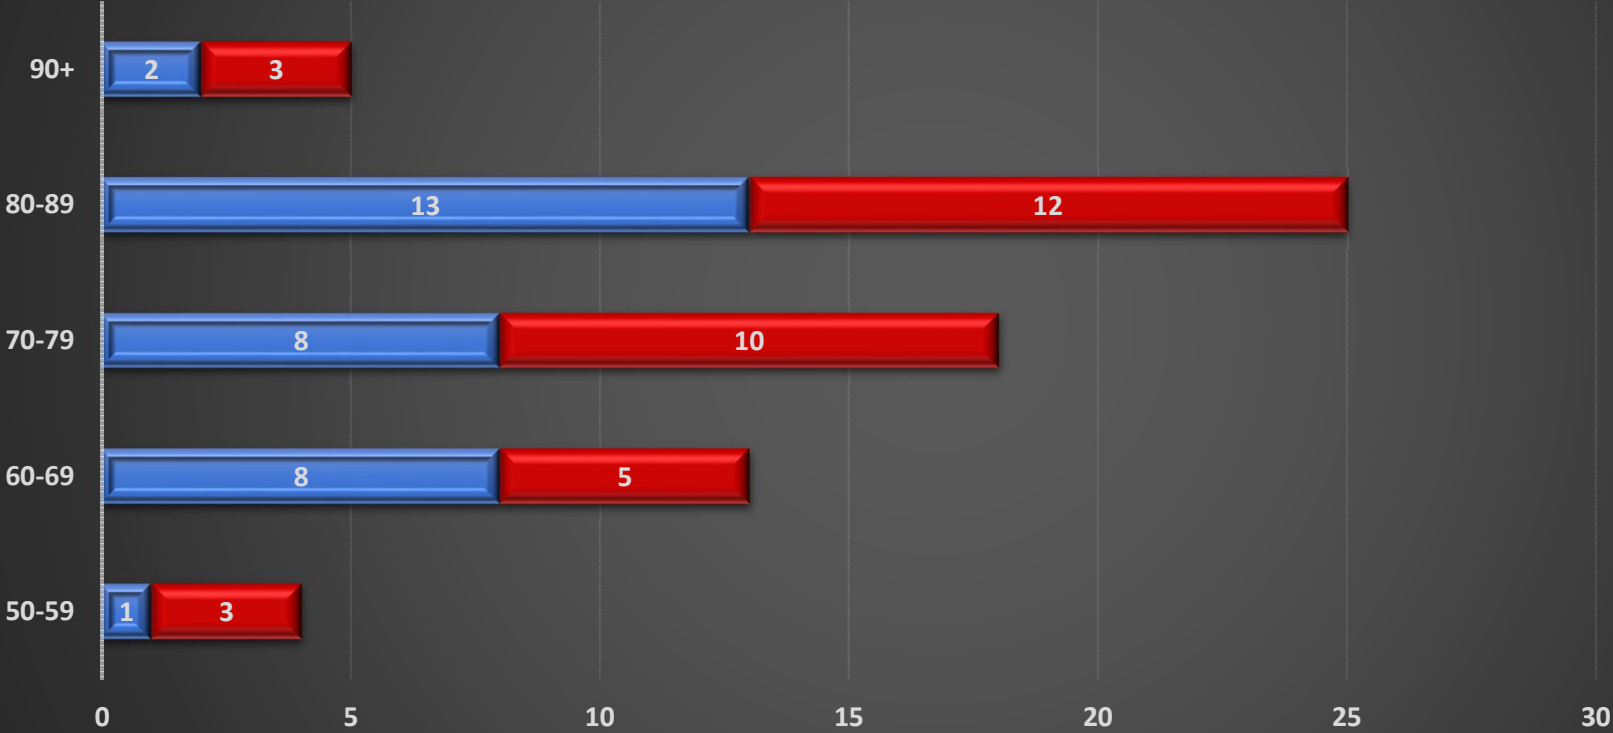

Lubbock COVID-19 Deaths by Sex and Age

Female Male Confirmed Cases as of 7/16/2020