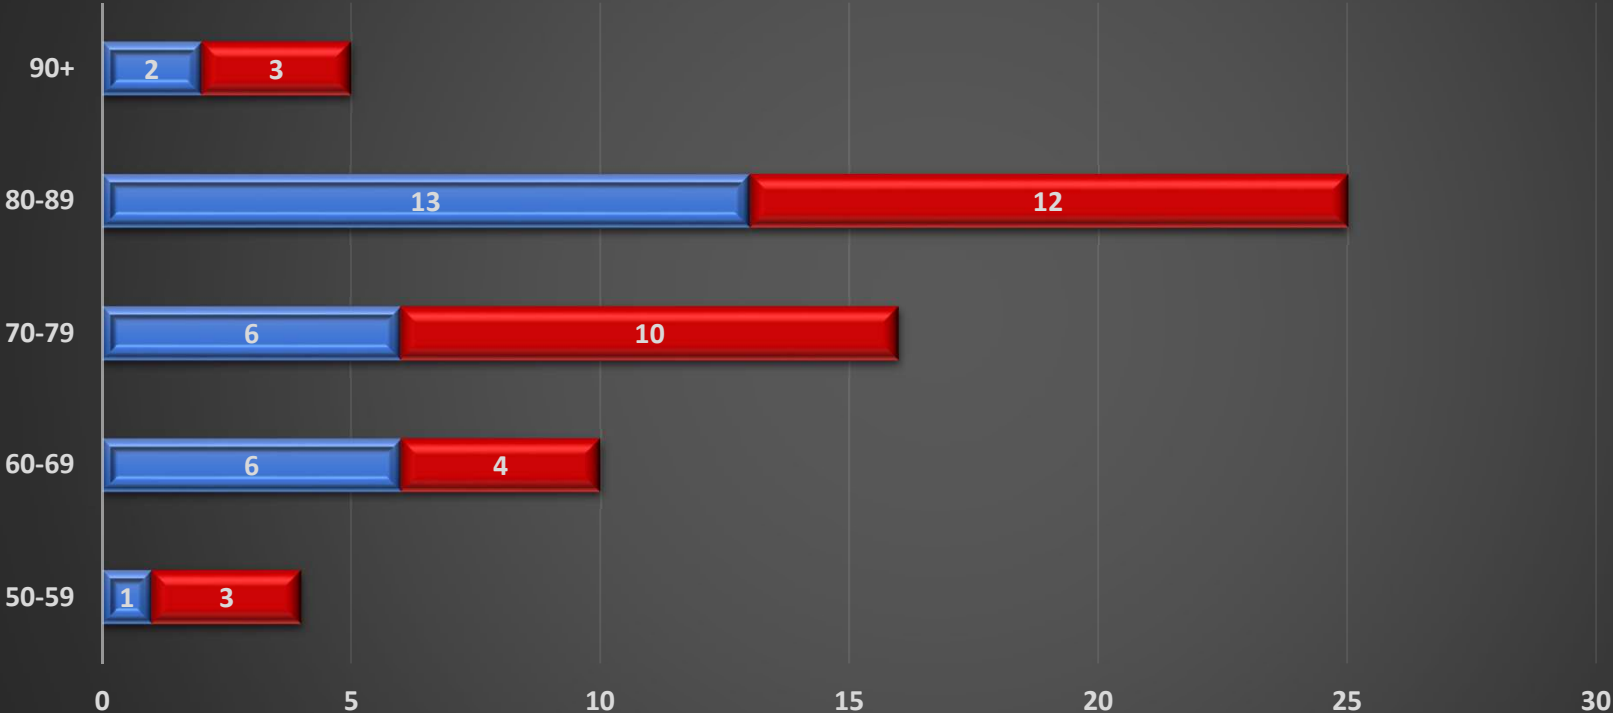

Lubbock COVID-19 Deaths by Sex and Age

Female Male

Confirmed Cases as of 7/10/2020